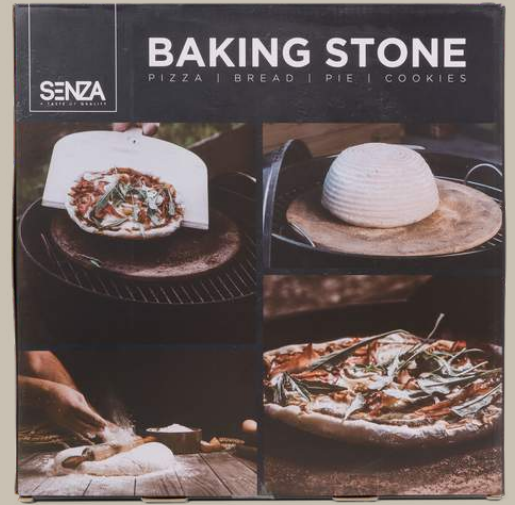

24886
Pizzasteen